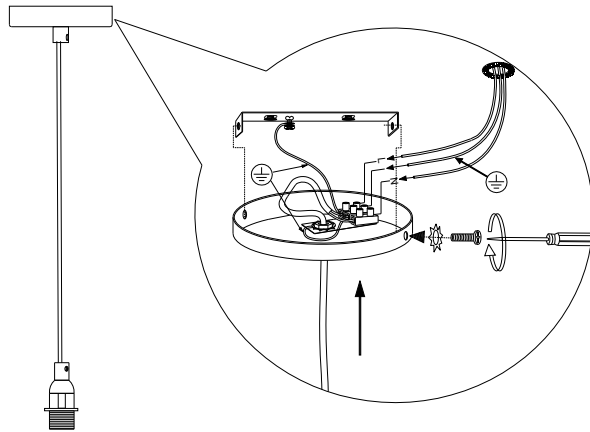

LUCIDE

INSTALLATION DRAWING SPECIFICATION

1